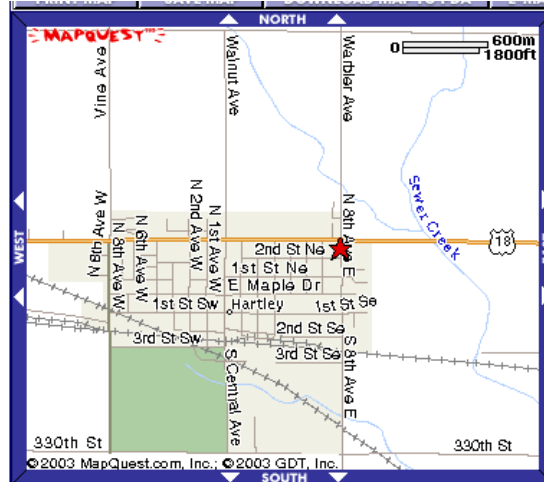

## Easy Accessibility

**The Hartley Community Center  
is located on the East side of  
Hartley on Hwy 18.**

**Spacious Parking and Easy  
Access!**

# Hartley Community Center

**820 2<sup>nd</sup> St. NE  
Hartley, Iowa 51346**

**712-728-3024**

or

**712-728-2045**